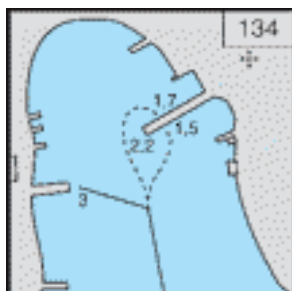

Kotka

Itäranta

Coordinates N60°30,5' E26°58,7'

Phone 040-7430187

Services Cafe, Fuel, Toilet, Waste disp., Water, Slip.

Haapasaari, Kirkonlahti (134)

Coordinates N60°17,3' E27°11,8'

When travelling to Russia it's possible to do the border duties at the coast guard station.

Phone 05 063 013 **Internet** haapasaariseura.fi

Depth 1,7 m. Berth near Kirka. **Pierage** 10 e
Services Grill place, Cafe, Water, Septic empt., Fuel, Shop, Waste disp., Toilet, Ferry.

2012

Kaunissaari (172)

Coordinates N60°20,6' E26°46,6'

Phone 0400 430 145 **Internet** kaunissaari.fi

Pierage 18 e **Guest places** 30 - 50

Attachment Buoy / shaft. Depth 2,4 m.

Services Cafe, Grill place, Water, Electricity, Septic empt., Restaurant, Sauna, Shop, Shower, Toilet, Waste disp. **Other:** Ferry

2013

Keisarinsatama

Coordinates N60 28.57 E26 54.18

Restaurant Guest berth. **Phone** 05 219 0333

Guest places 8 – 10 **Depth** 3 m.

Services Restaurant, Toilet, Water.