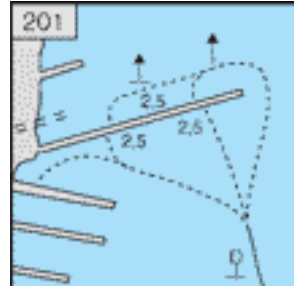

Laivasilta (201)

Coordinates N60°27,2' E26°14,2'

Phone 0440 555 883

Pierage 18 e **Guest places** 55

Depth 2 m.

Services Grill place, Water, Electricity, Playground, Septic empt., Fuel, Restaurant; Cafe, Sauna, Shop, Shower, Toilet, Laundry. 2013