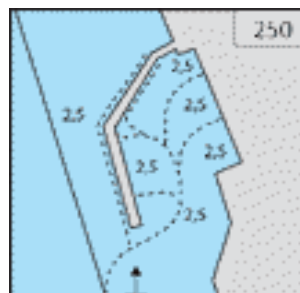

Porvoo (250)

Coordinates N60°23,2' E25°39,88'

Phone 019 584727 **Pierage** 18 €

Owner Jokiranta Cafe **Approach:** by the river to city, on E side before bridge.

Depth 2,5m. **Services** Cafe, Water, Electricity, Septic empt. 100m, Restaurant, Shower, Toilet, Laundry. City services. No Fuel. There is mast crane on opposite side (wooden boat club).