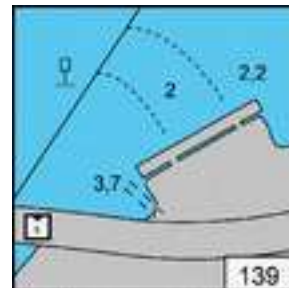

Yrjösenpohja (139)

Coordinates N60°33,9' E27°11'

After the bridges, only for motorboats.

Phone 050-5582 880 **Internet** rampsii.fi

Pierage 18e **Depth** 2,4 m.

Services Cafe, Grill place, Water, Electricity,
Septic empt., Fuel, Kiosk, Playground,
Restaurant, Sauna, Shop, Shower, Toilet, WiFi,
Laundry. City services.

Maintenance Engine service.