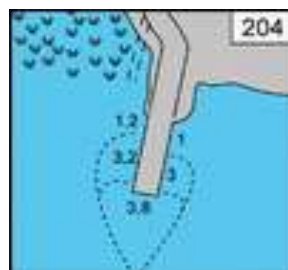

### Backstens strand (204)

Guest berth. Mooring not more than 2 hours.

**Coordinates** N60°25,6' E26°02,9'

**Guest places** 4 – 5

**Depth** 1-3,5 m. **Services:** Beach, Grill place, Toilet. Slip.